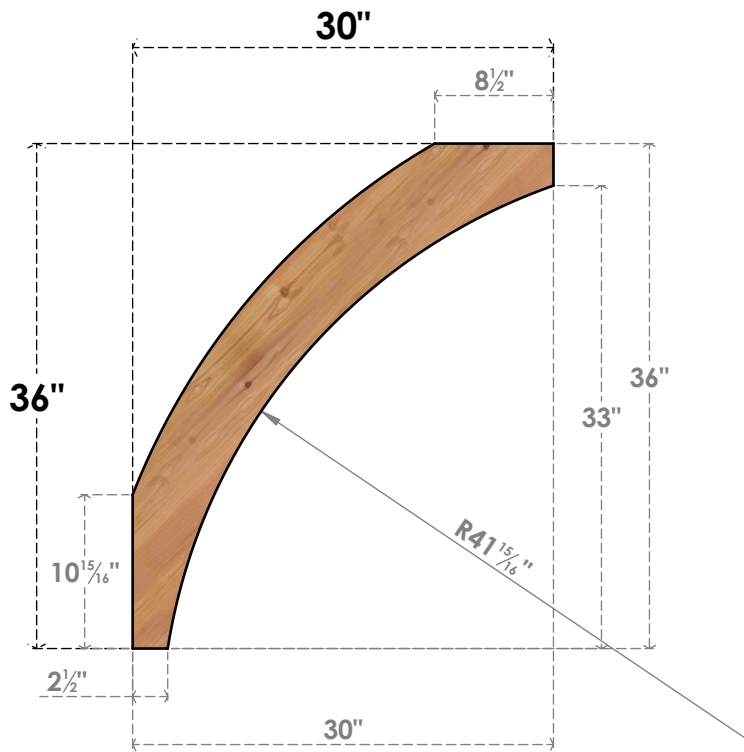

BRC06X30X36THR00SWR

5 1/2"W X 30"D X 36"H THORTON SMOOTH BRACE, WESTERN RED CEDAR

SIDE

FRONT

EKENA MILLWORK
 2300 WEST MAIN ST.
 CLARKSVILLE, TX 75426
 TOLL FREE: 866-607-0453
 WWW.EKENAMILLWORK.COM

NOTES

1. INSTALLATION TO BE COMPLETED IN ACCORDANCE WITH MANUFACTURER'S SPECIFICATIONS.
2. DRAWING MAY NOT BE TO SCALE
3. THIS DRAWING IS INTENDED FOR DESIGN AND PLANNING PURPOSES ONLY.
4. ALL INFORMATION CONTAINED HEREIN WAS CURRENT AT THE TIME OF DEVELOPMENT BUT MUST BE REVIEWED AND APPROVED BY THE PRODUCT MANUFACTURER TO BE CONSIDERED ACCURATE.
5. PRODUCTS ARE NOT KILN DRIED. THIS ITEM IS UNIQUE AND WILL CONTAIN THE NATURAL VARIATIONS THAT THE WOOD SPECIES OFFERS. THIS MAY RESULT IN VARIATIONS UP TO 1/4"